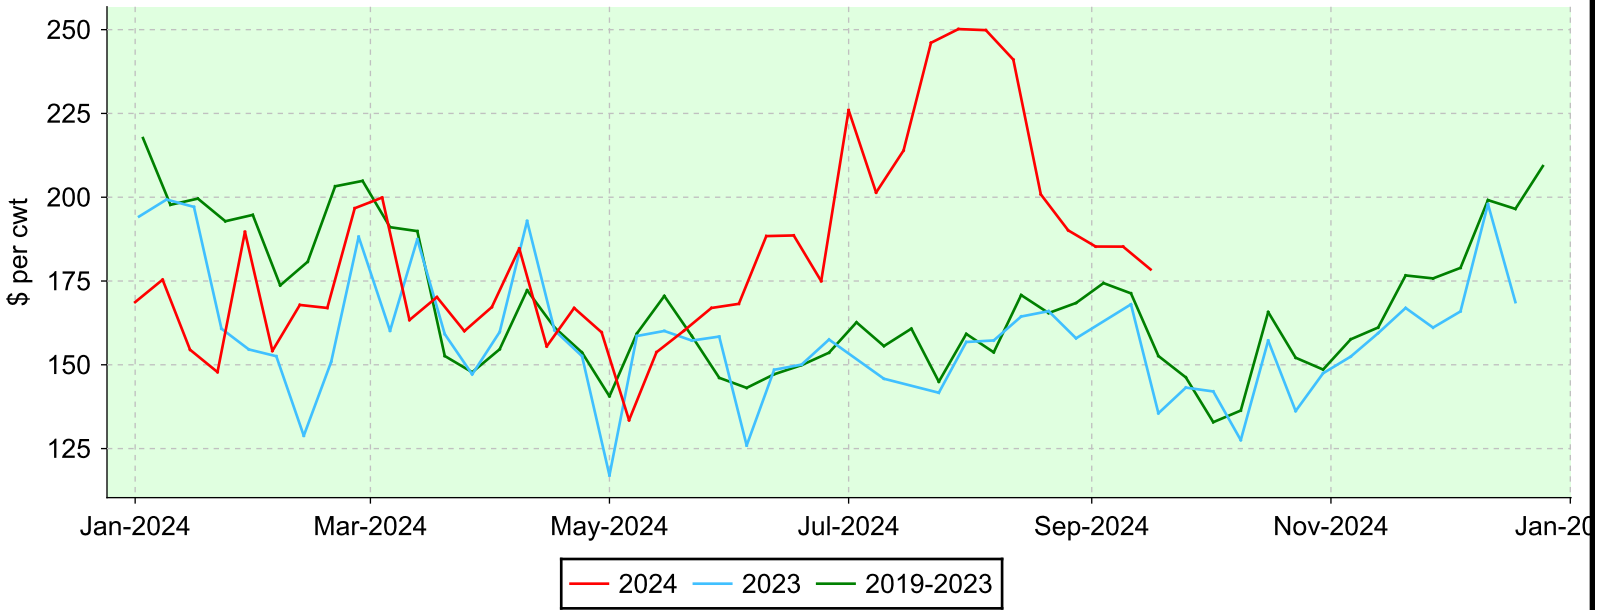

Sheep (all weights)

Ontario Stockyards Inc., Monday sales.

Average Price

Volume